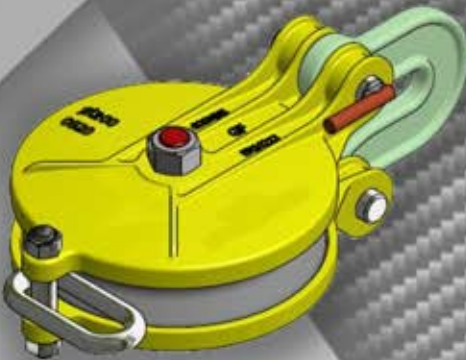

WOLFRAM - 200mm Snatch Blocks

Drop Nose Latch-Pin

Item Code: 14038

Item Code: 14039

Captive Pin / Rifle-Lock Pin

Item Code: 14044

Item Code: 14040

100mm Elevating Snatch Block

Item Code: 14034