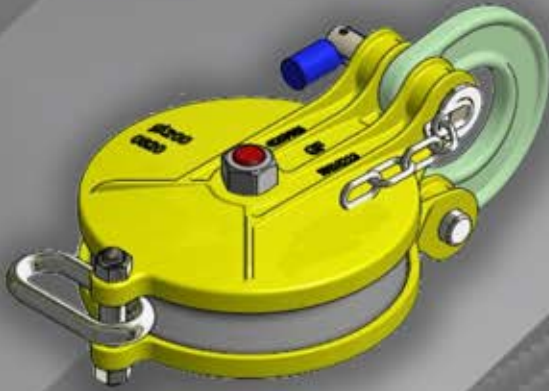

WOLFRAM - 200mm Snatch Blocks

Drop Nose Latch-Pin

Item Code: 14038

Item Code: 14039

Captive Pin / Rifle-Lock Pin

Item Code: 14044

Item Code: 14040

100mm Elevating Snatch Block

Item Code: 14034