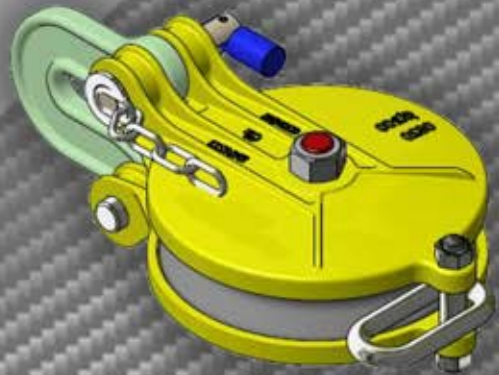

WOLFRAM - 200mm Snatch Blocks

Drop Nose Latch-Pin

Item Code: 14038

Item Code: 14039

Captive Pin / Rifle-Lock Pin

Item Code: 14044

Item Code: 14040

100mm Elevating Snatch Block

Item Code: 14034