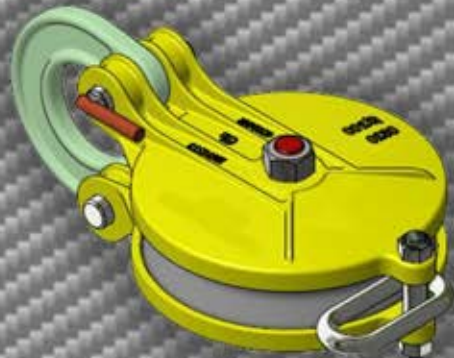

WOLFRAM - 200mm Snatch Blocks

Drop Nose Latch-Pin

Item Code: 14038

Item Code: 14039

Captive Pin / Rifle-Lock Pin

Item Code: 14044

Item Code: 14040

100mm Elevating Snatch Block

Item Code: 14034